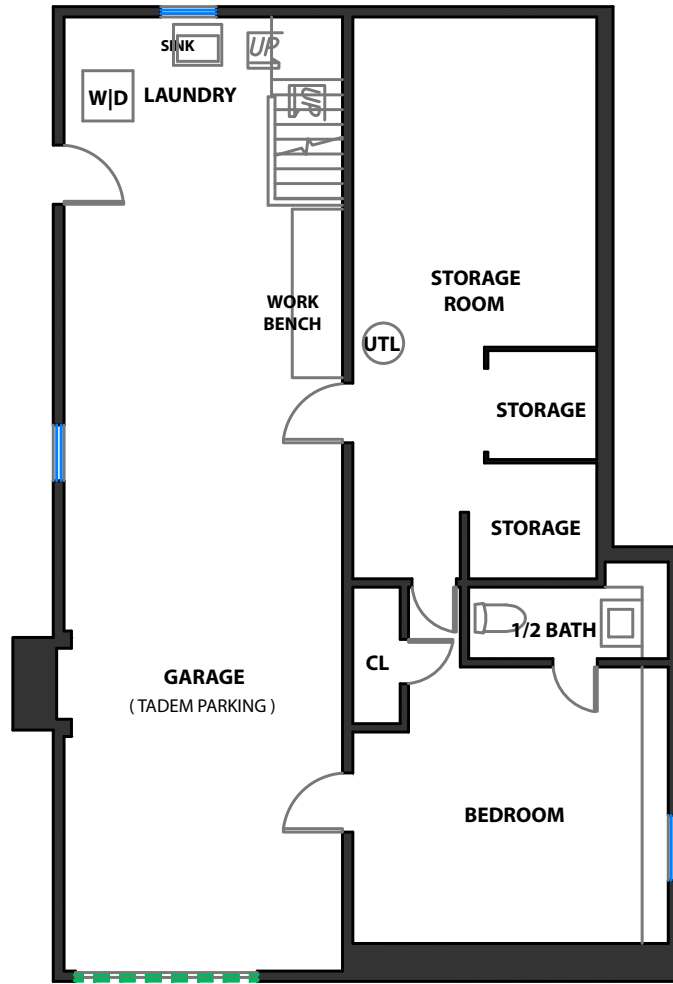

4111 KUHLE AVENUE

OAKLAND, CALIFORNIA

LOWER LEVEL

MAIN LEVEL

RENDERING BY OPEN HOMES PHOTOGRAPHY
ALL MEASUREMENTS ARE APPROXIMATE AND MAY NOT BE EXACT. DO NOT RELY ON THE ACCURACY
OF THIS FLOOR PLAN WHEN DETERMINING THE PRICE OF A PROPERTY OR MAKING DECISIONS
REGARDING BUYING OR SELLING OF PROPERTIES WITHOUT INDEPENDENT VERIFICATION.