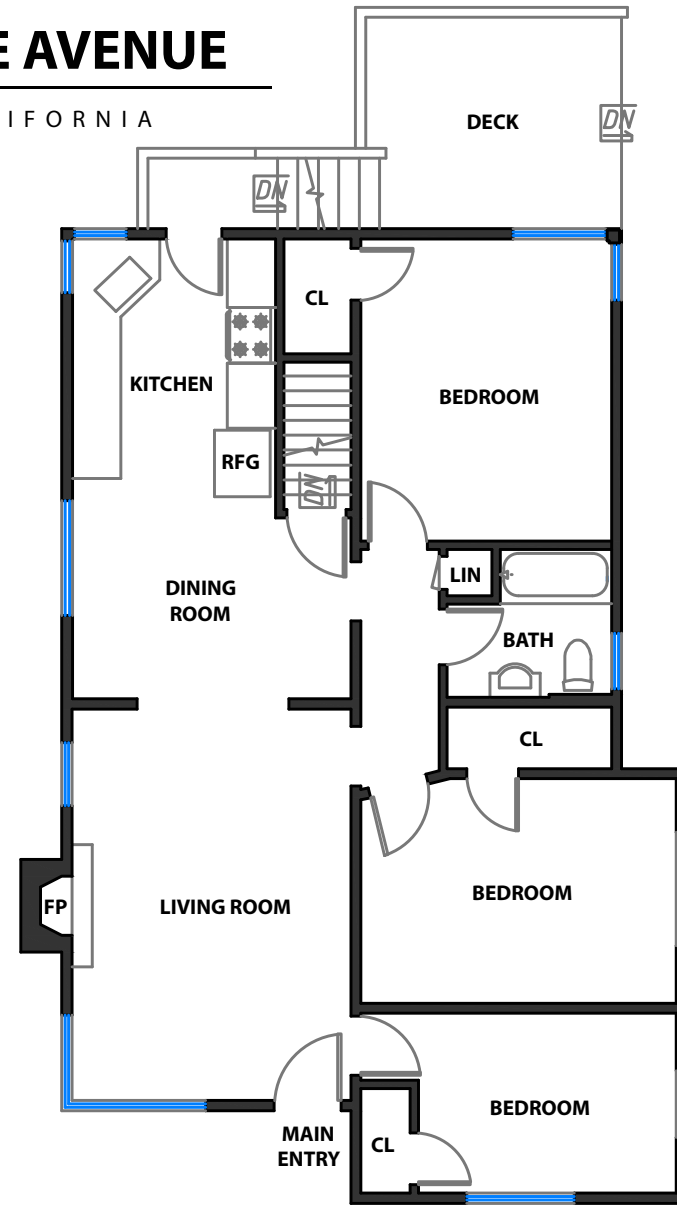

4111 KUHLE AVENUE

OAKLAND, CALIFORNIA

LOWER LEVEL

MAIN LEVEL

RENDERING BY OPEN HOMES PHOTOGRAPHY
ALL MEASUREMENTS ARE APPROXIMATE AND MAY NOT BE EXACT. DO NOT RELY ON THE ACCURACY
OF THIS FLOOR PLAN WHEN DETERMINING THE PRICE OF A PROPERTY OR MAKING DECISIONS
REGARDING BUYING OR SELLING OF PROPERTIES WITHOUT INDEPENDENT VERIFICATION.